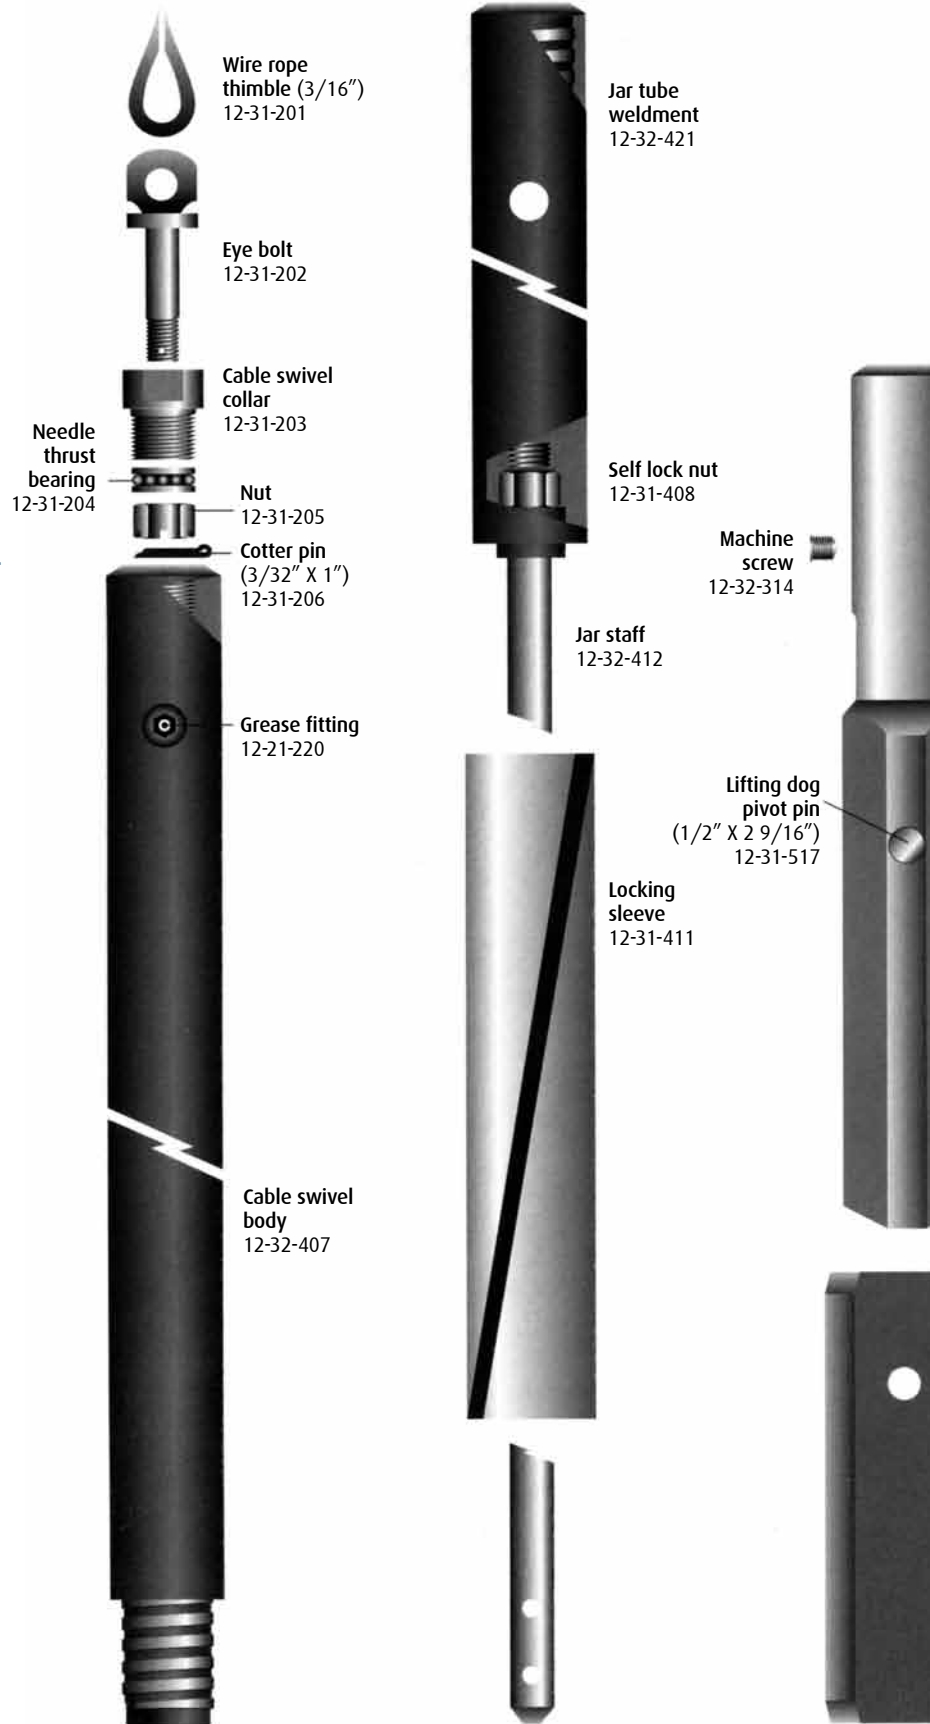

Wireline Core Barrel "Knuckle Head"

Size: H W/L

ASSEMBLIES

Group	Description	Part No.	Weight	
			lb	kg
A	Core Barrel Assy FF 5' 10'	12-02-505	145.00	65.9
		12-02-510	214.50	97.2
B	Inner Tube Assy FF 5' 10'	12-12-505	60.50	27.4
		12-12-510	79.00	35.8
C	Head Assy FF	12-20-502	41.25	18.7

A

B

C

Wireline Overshot "Knuckle Head"

Size: H W/L

B

ASSEMBLIES

Group	Description	Part No.	Weight	
			lb	kg
A	Overshot Assembly	12-32-500	38.60	17.5
B	Cable Swivel	12-31-221	0.56	0.2