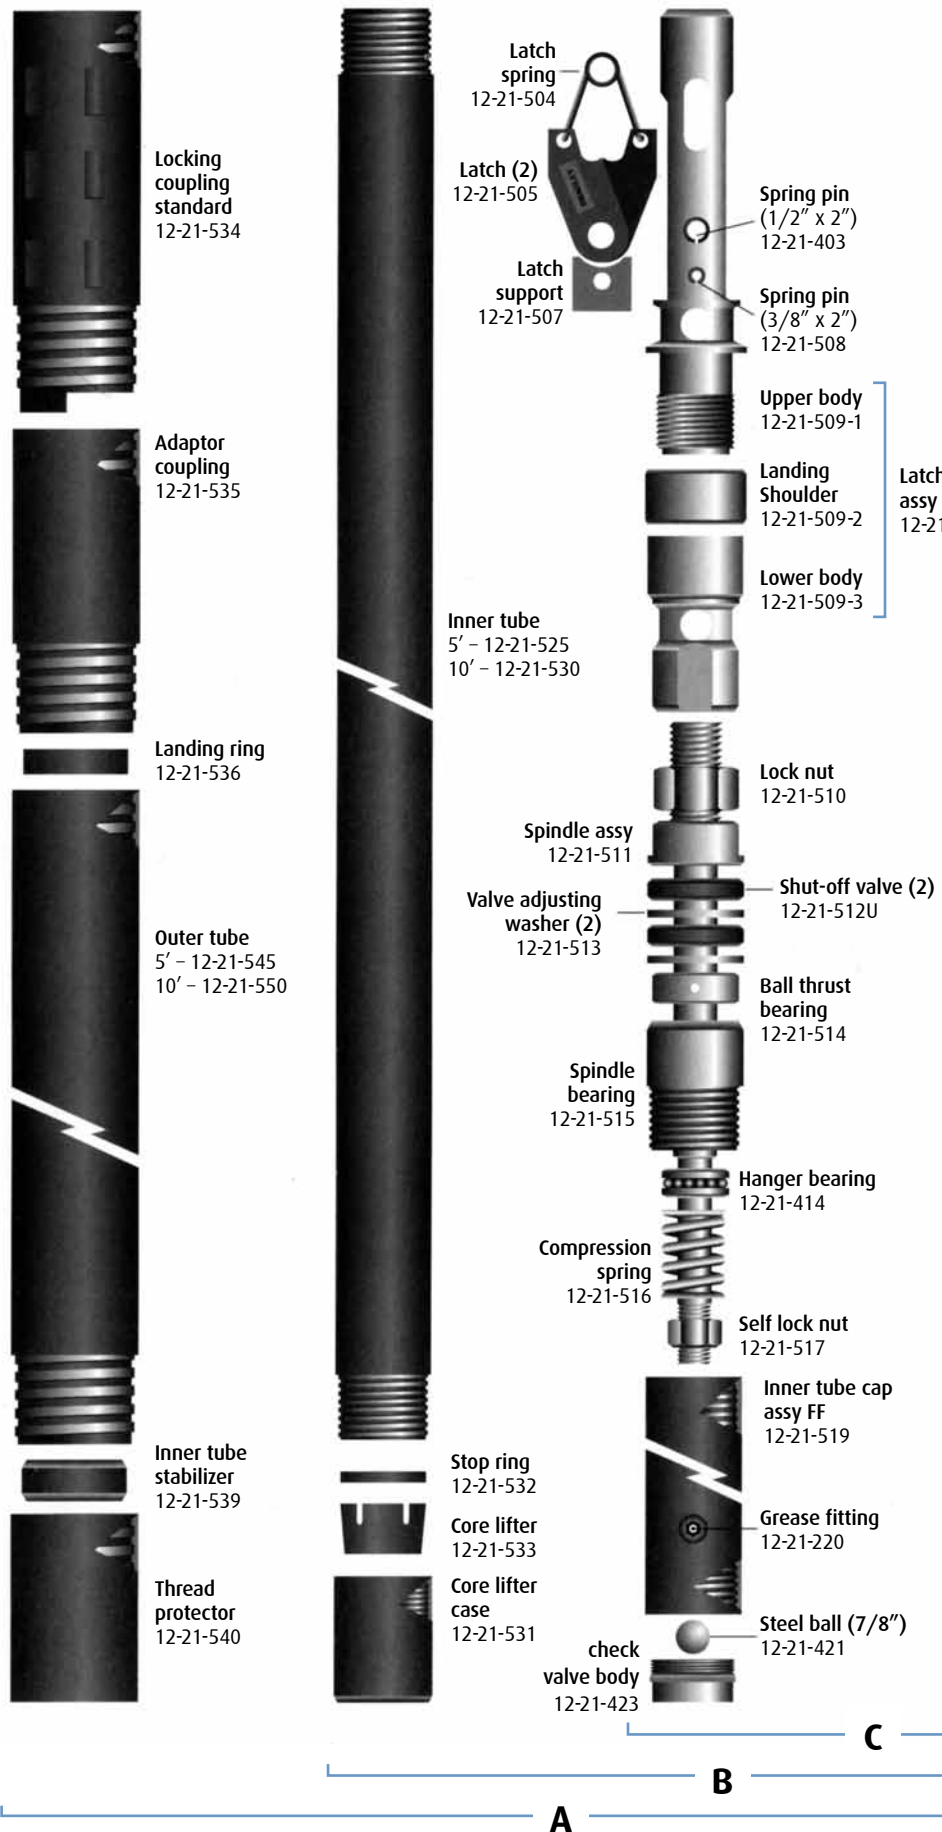

Wireline Core Barrel "Knuckle Head"

Size: H W/L

ASSEMBLIES

Group	Description	Part No.	Weight	
			lb	kg
A	Core Barrel Assy FF 5' 10'	12-02-505	145.00	65.9
		12-02-510	214.50	97.2
B	Inner Tube Assy FF 5' 10'	12-12-505	60.50	27.4
		12-12-510	79.00	35.8
C	Head Assy FF	12-20-502	41.25	18.7

A

B

C

Wireline Overshot "Knuckle Head"

Size: H W/L

B

ASSEMBLIES

Group	Description	Part No.	Weight	
			lb	kg
A	Overshot Assembly	12-32-500	38.60	17.5
B	Cable Swivel	12-31-221	0.56	0.2