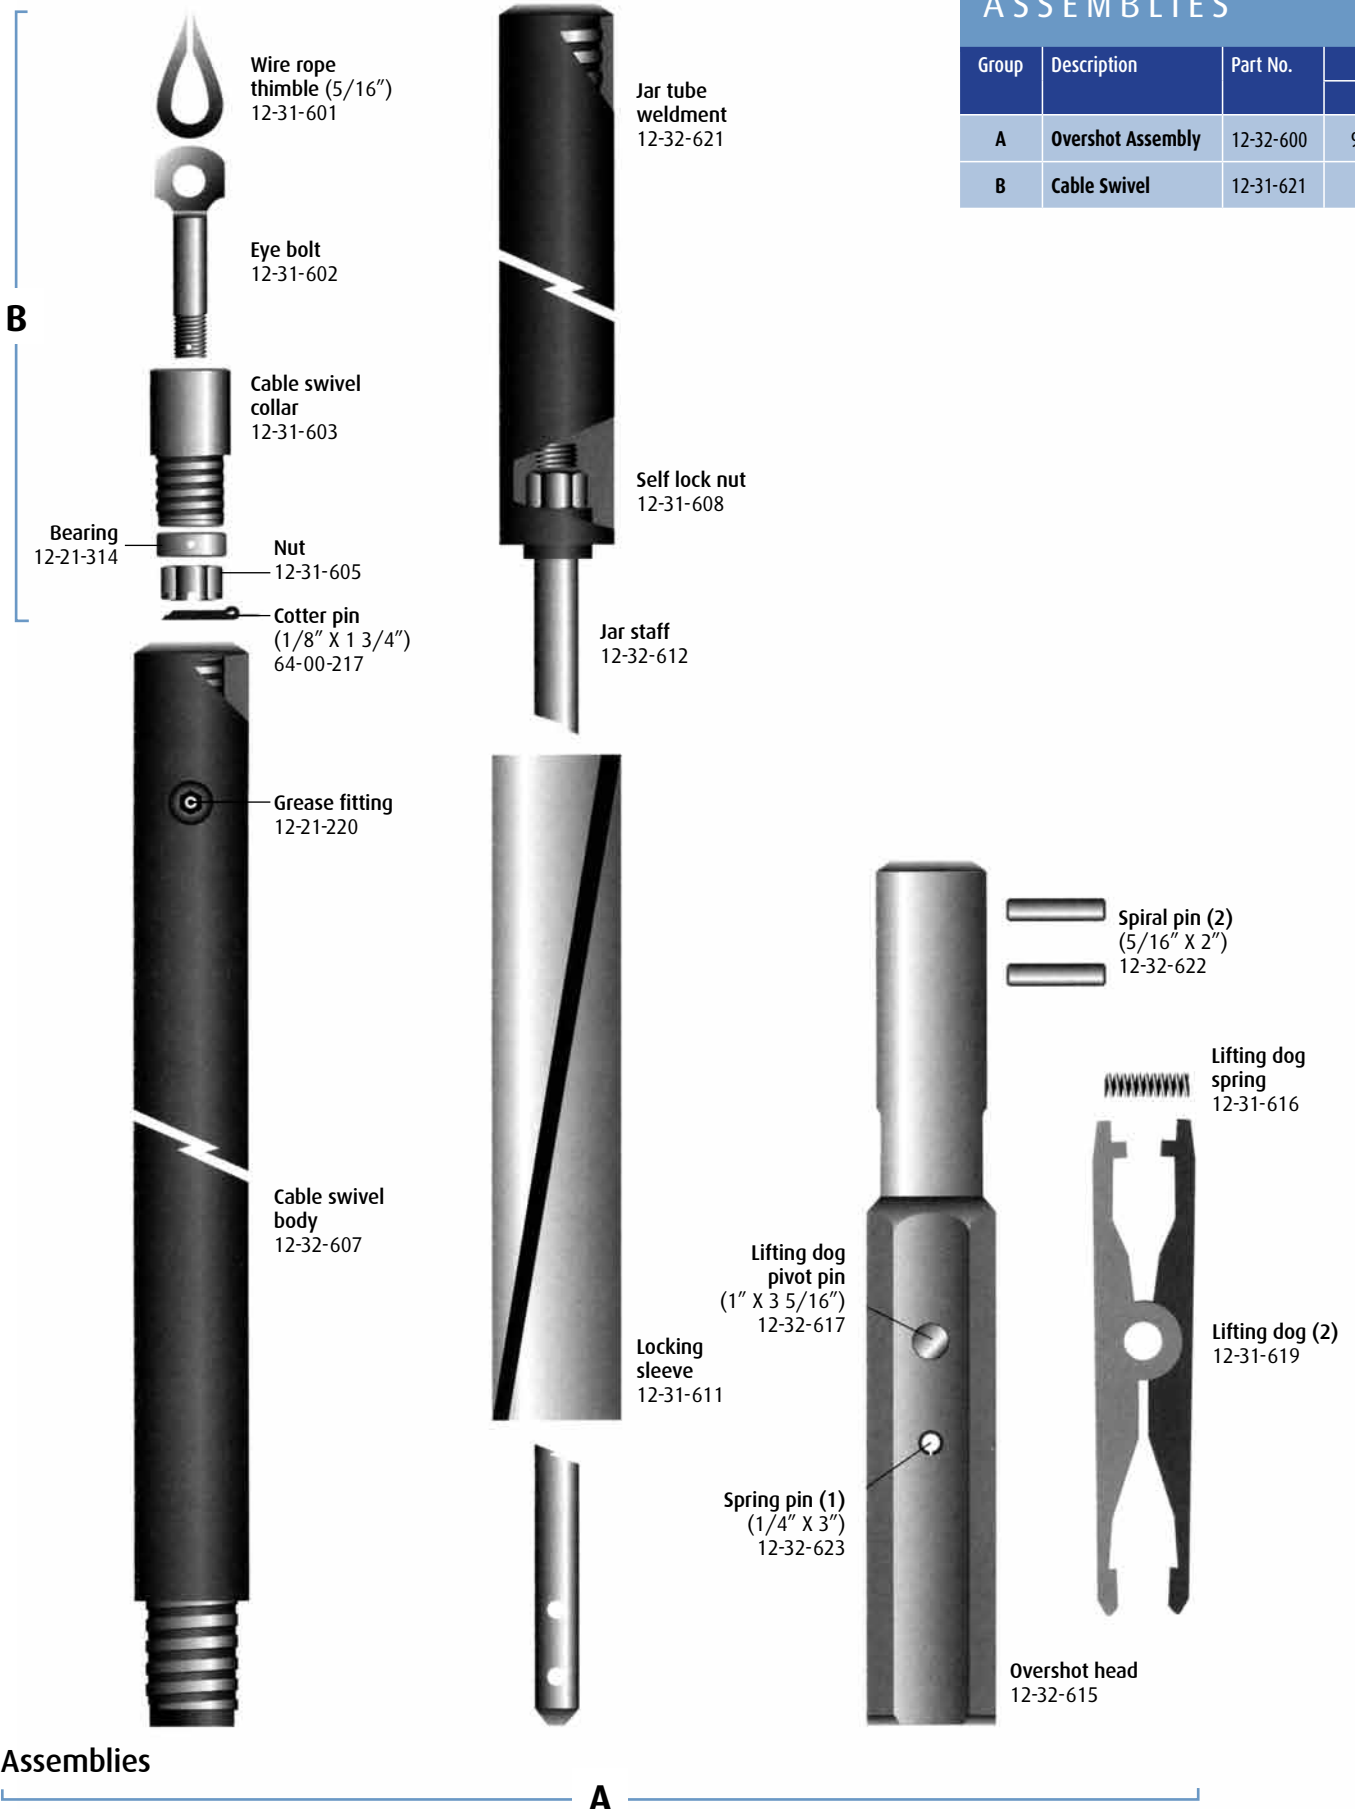

# Wireline Core Barrel "Knuckle Head"

Size: P W/L

## ASSEMBLIES

Group	Description	Part No.	Weight	
			lb	kg
A	Core Barrel Assy FF 5' - 10'	12-02-605	232.00	104.8
		12-02-610	325.00	147.2
B	Inner Tube Assy FF 5' - 10'	12-12-605	116.00	52.4
		12-12-610	142.00	64.4
C	Head Assy FF	12-20-602	87.45	39.7

# Wireline Overshot "Knuckle Head"

Size: P W/L

## ASSEMBLIES

Group	Description	Part No.	Weight	
			lb	kg
A	Overshot Assembly	12-32-600	93.15	42.3
B	Cable Swivel	12-31-621	4.40	2.0

**A**