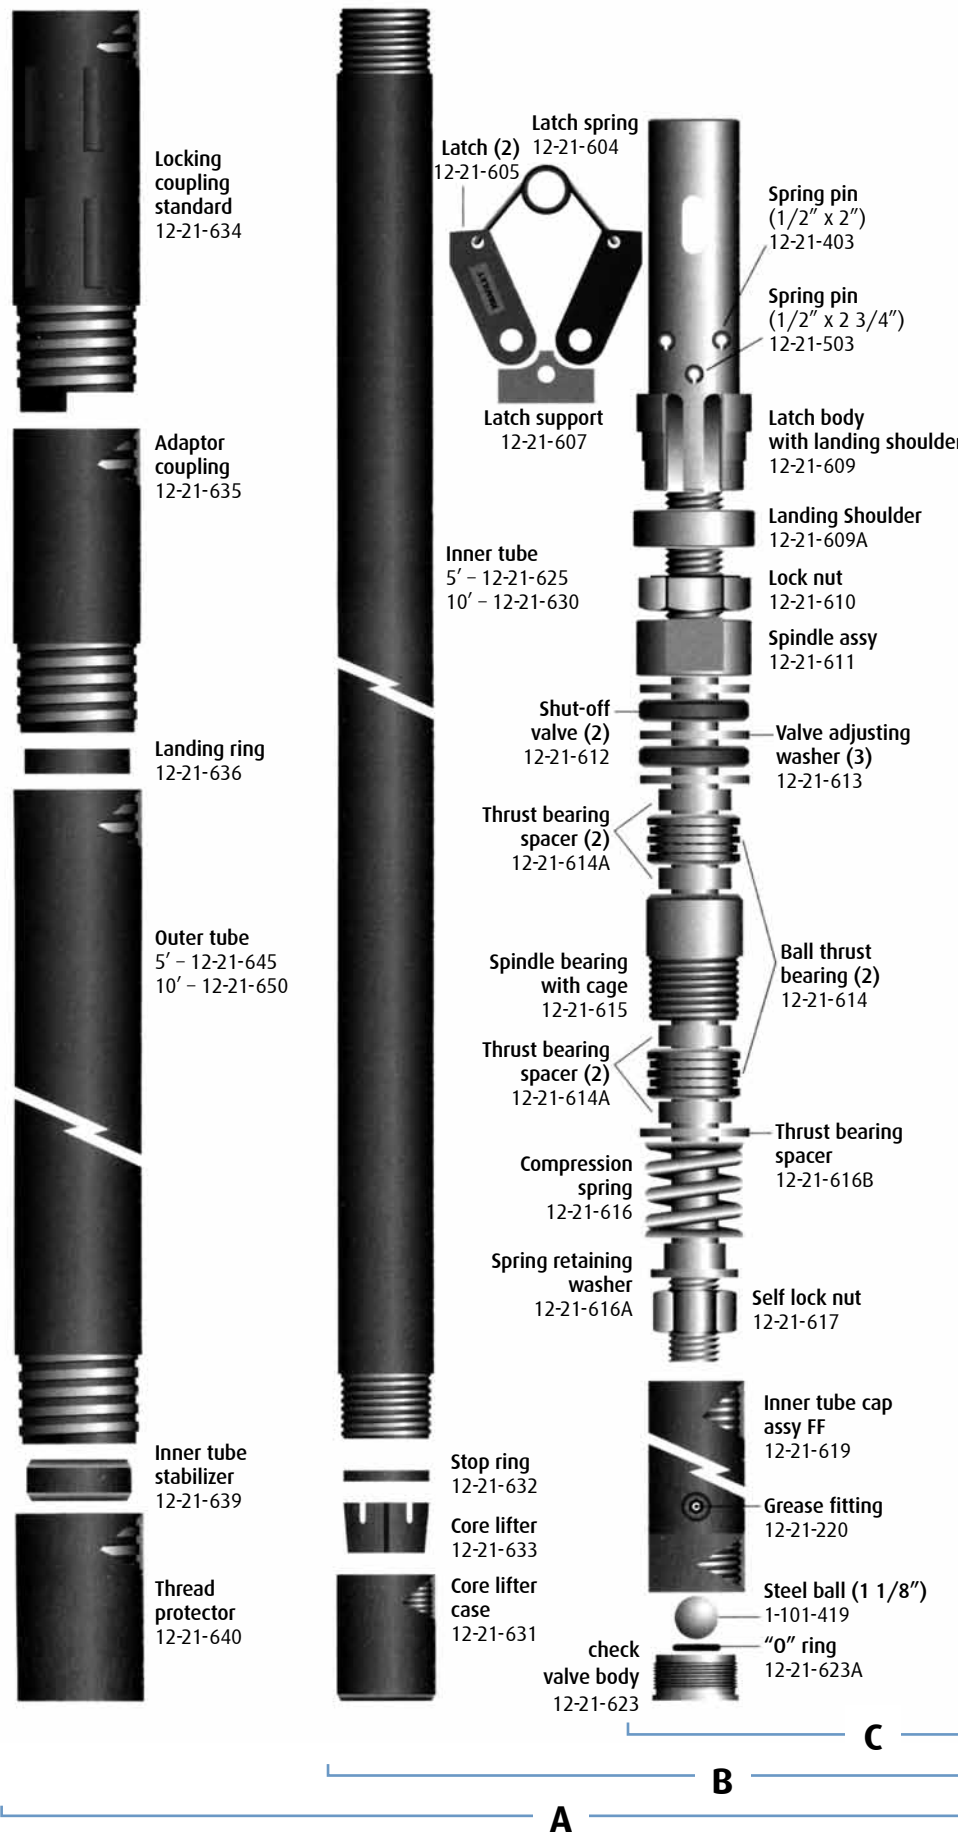

# Wireline Core Barrel "Knuckle Head"

Size: P W/L

## ASSEMBLIES

Group	Description	Part No.	Weight	
			lb	kg
A	Core Barrel Assy FF 5' - 10'	12-02-605	232.00	104.8
		12-02-610	325.00	147.2
B	Inner Tube Assy FF 5' - 10'	12-12-605	116.00	52.4
		12-12-610	142.00	64.4
C	Head Assy FF	12-20-602	87.45	39.7

# Wireline Overshot "Knuckle Head"

Size: P W/L

## ASSEMBLIES

Group	Description	Part No.	Weight	
			lb	kg
A	Overshot Assembly	12-32-600	93.15	42.3
B	Cable Swivel	12-31-621	4.40	2.0

**A**