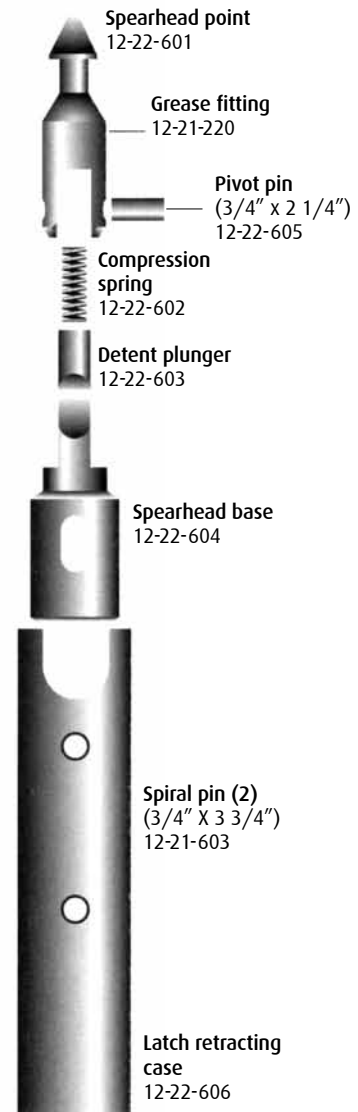

# Wireline Core Barrel "Knuckle Head"

Size: P W/L

## ASSEMBLIES

Group	Description	Part No.	Weight	
			lb	kg
A	Core Barrel Assy FF 5' - 10'	12-02-605	232.00	104.8
		12-02-610	325.00	147.2
B	Inner Tube Assy FF 5' - 10'	12-12-605	116.00	52.4
		12-12-610	142.00	64.4
C	Head Assy FF	12-20-602	87.45	39.7

# Wireline Overshot "Knuckle Head"

Size: P W/L

## ASSEMBLIES

Group	Description	Part No.	Weight	
			lb	kg
A	Overshot Assembly	12-32-600	93.15	42.3
B	Cable Swivel	12-31-621	4.40	2.0

**A**