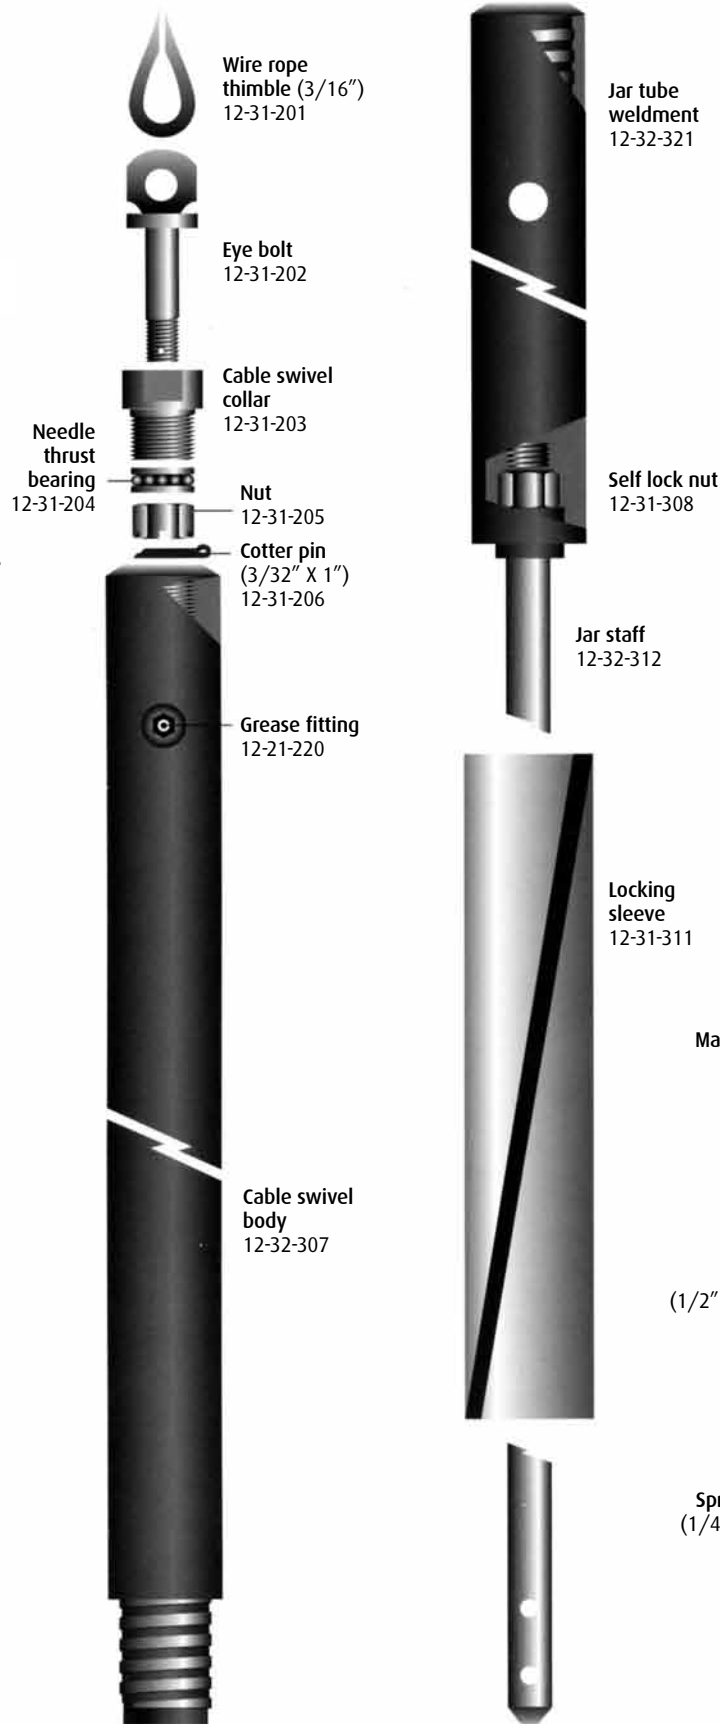

Wireline Core Barrel "Knuckle Head"

Size: B W/L

ASSEMBLIES

Group	Description	Part No.	Weight	
			lb	kg
A	Core Barrel Assy FF	12-02-305	54.00	24.5
		12-02-310	90.00	40.8
B	Inner Tube Assy FF	12-12-305	21.00	9.5
		12-12-310	28.00	12.7
C	Head Assy FF	12-20-302	11.50	5.2

Wireline Overshot "Knuckle Head"

Size: B W/L

B

ASSEMBLIES

Group	Description	Part No.	Weight	
			lb	kg
A	Overshot Assembly	12-32-300	23.00	10.4
B	Cable Swivel	12-31-221	0.56	0.2

A

Assemblies