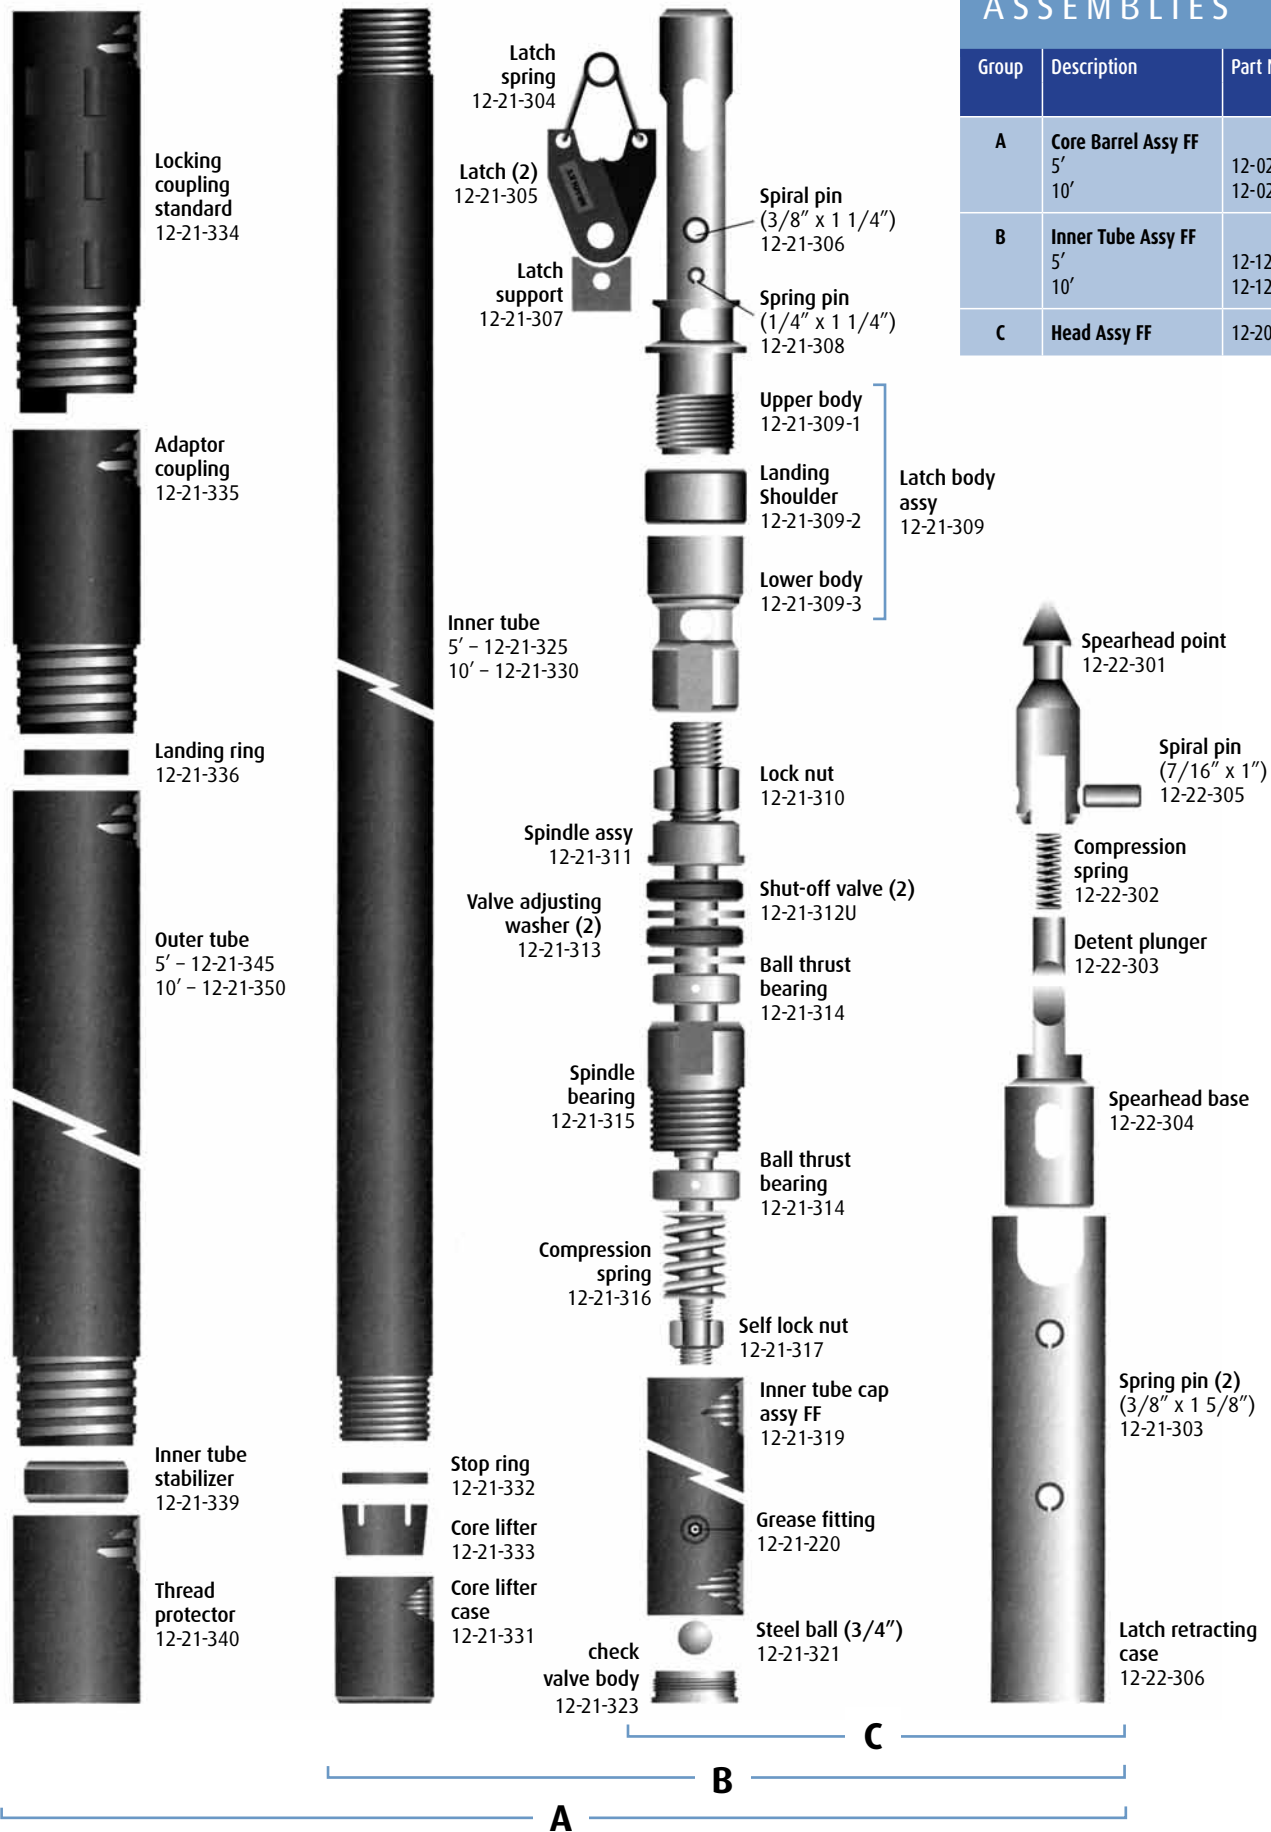

Wireline Core Barrel "Knuckle Head"

Size: B W/L

ASSEMBLIES

Group	Description	Part No.	Weight	
			lb	kg
A	Core Barrel Assy FF	12-02-305	54.00	24.5
		12-02-310	90.00	40.8
B	Inner Tube Assy FF	12-12-305	21.00	9.5
		12-12-310	28.00	12.7
C	Head Assy FF	12-20-302	11.50	5.2

Wireline Overshot "Knuckle Head"

Size: B W/L

B

ASSEMBLIES

Group	Description	Part No.	Weight	
			lb	kg
A	Overshot Assembly	12-32-300	23.00	10.4
B	Cable Swivel	12-31-221	0.56	0.2

A

Assemblies