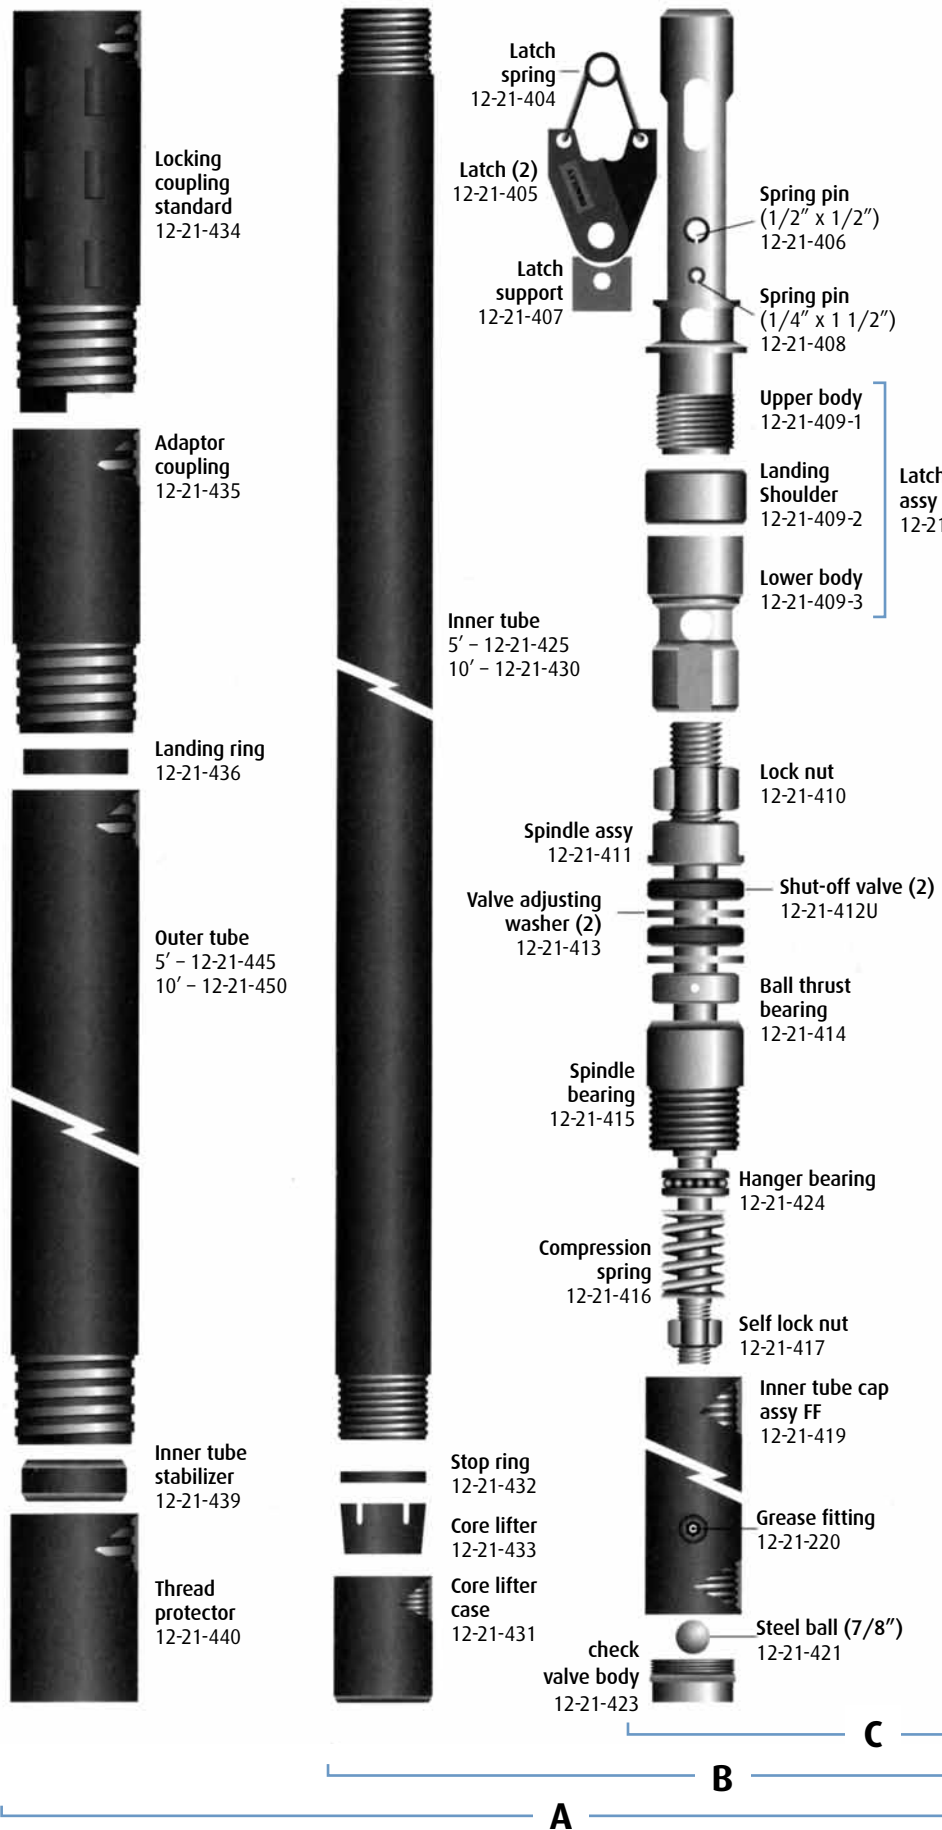

Wireline Core Barrel "Knuckle Head"

Size: N W/L

ASSEMBLIES

Group	Description	Part No.	Weight	
			lb	kg
A	Core Barrel Assy FF	5' 12-02-405	89.70	40.7
		10' 12-02-410	138.00	62.4
B	Inner Tube Assy FF	5' 12-12-405	34.40	15.6
		10' 12-12-410	47.00	21.3
C	Head Assy FF	12-20-402	20.13	9.1

Wireline Overshot "Knuckle Head"

Size: N W/L

ASSEMBLIES

Group	Description	Part No.	Weight	
			lb	kg
A	Overshot Assembly	12-32-400	35.35	16.0
B	Cable Swivel	12-31-221	0.56	0.2